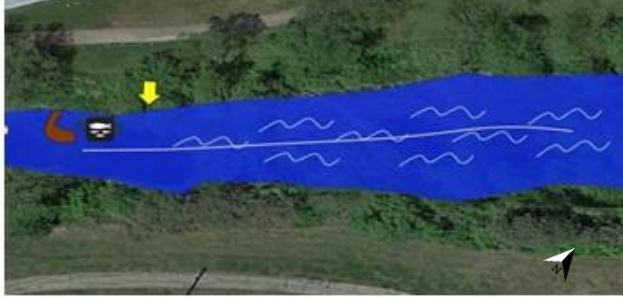

Preston's Fishing Course

#1 St. Paul Bridge Pools

#2 Big Island Run

#3 Dripping Springs Ledge Pools

#4 Big Rock Rapids

#5 Rock Fall Run

#6 Trail Head Riffles

#7 Eel Grass Run

#8 Root Wad Pools

#9 Big Bend Rapids

Legend:

Marked Access Points

Higher Fish Probability

Pool

J-Hook

Boulder

Fishing Course Reach

Rapids

Natural Springs

Eel Grass

Root Wad