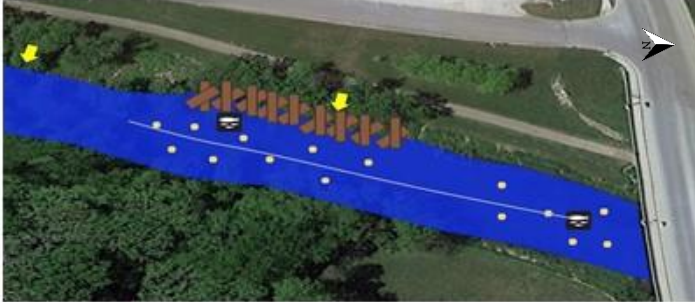

Preston's Fishing Course

#1 St. Paul Bridge Pools

#2 Big Island Run

#3 Dripping Springs Ledge Pools

#4 Big Rock Rapids

#5 Rock Fall Run

#6 Trail Head Riffles

#7 Eel Grass Run

#8 Root Wad Pools

#9 Big Bend Rapids

Legend:

Marked Access Points

Higher Fish Probability

Pool

J-Hook

Boulder

Fishing Course Reach

Rapids

Natural Springs

Eel Grass

Root Wad