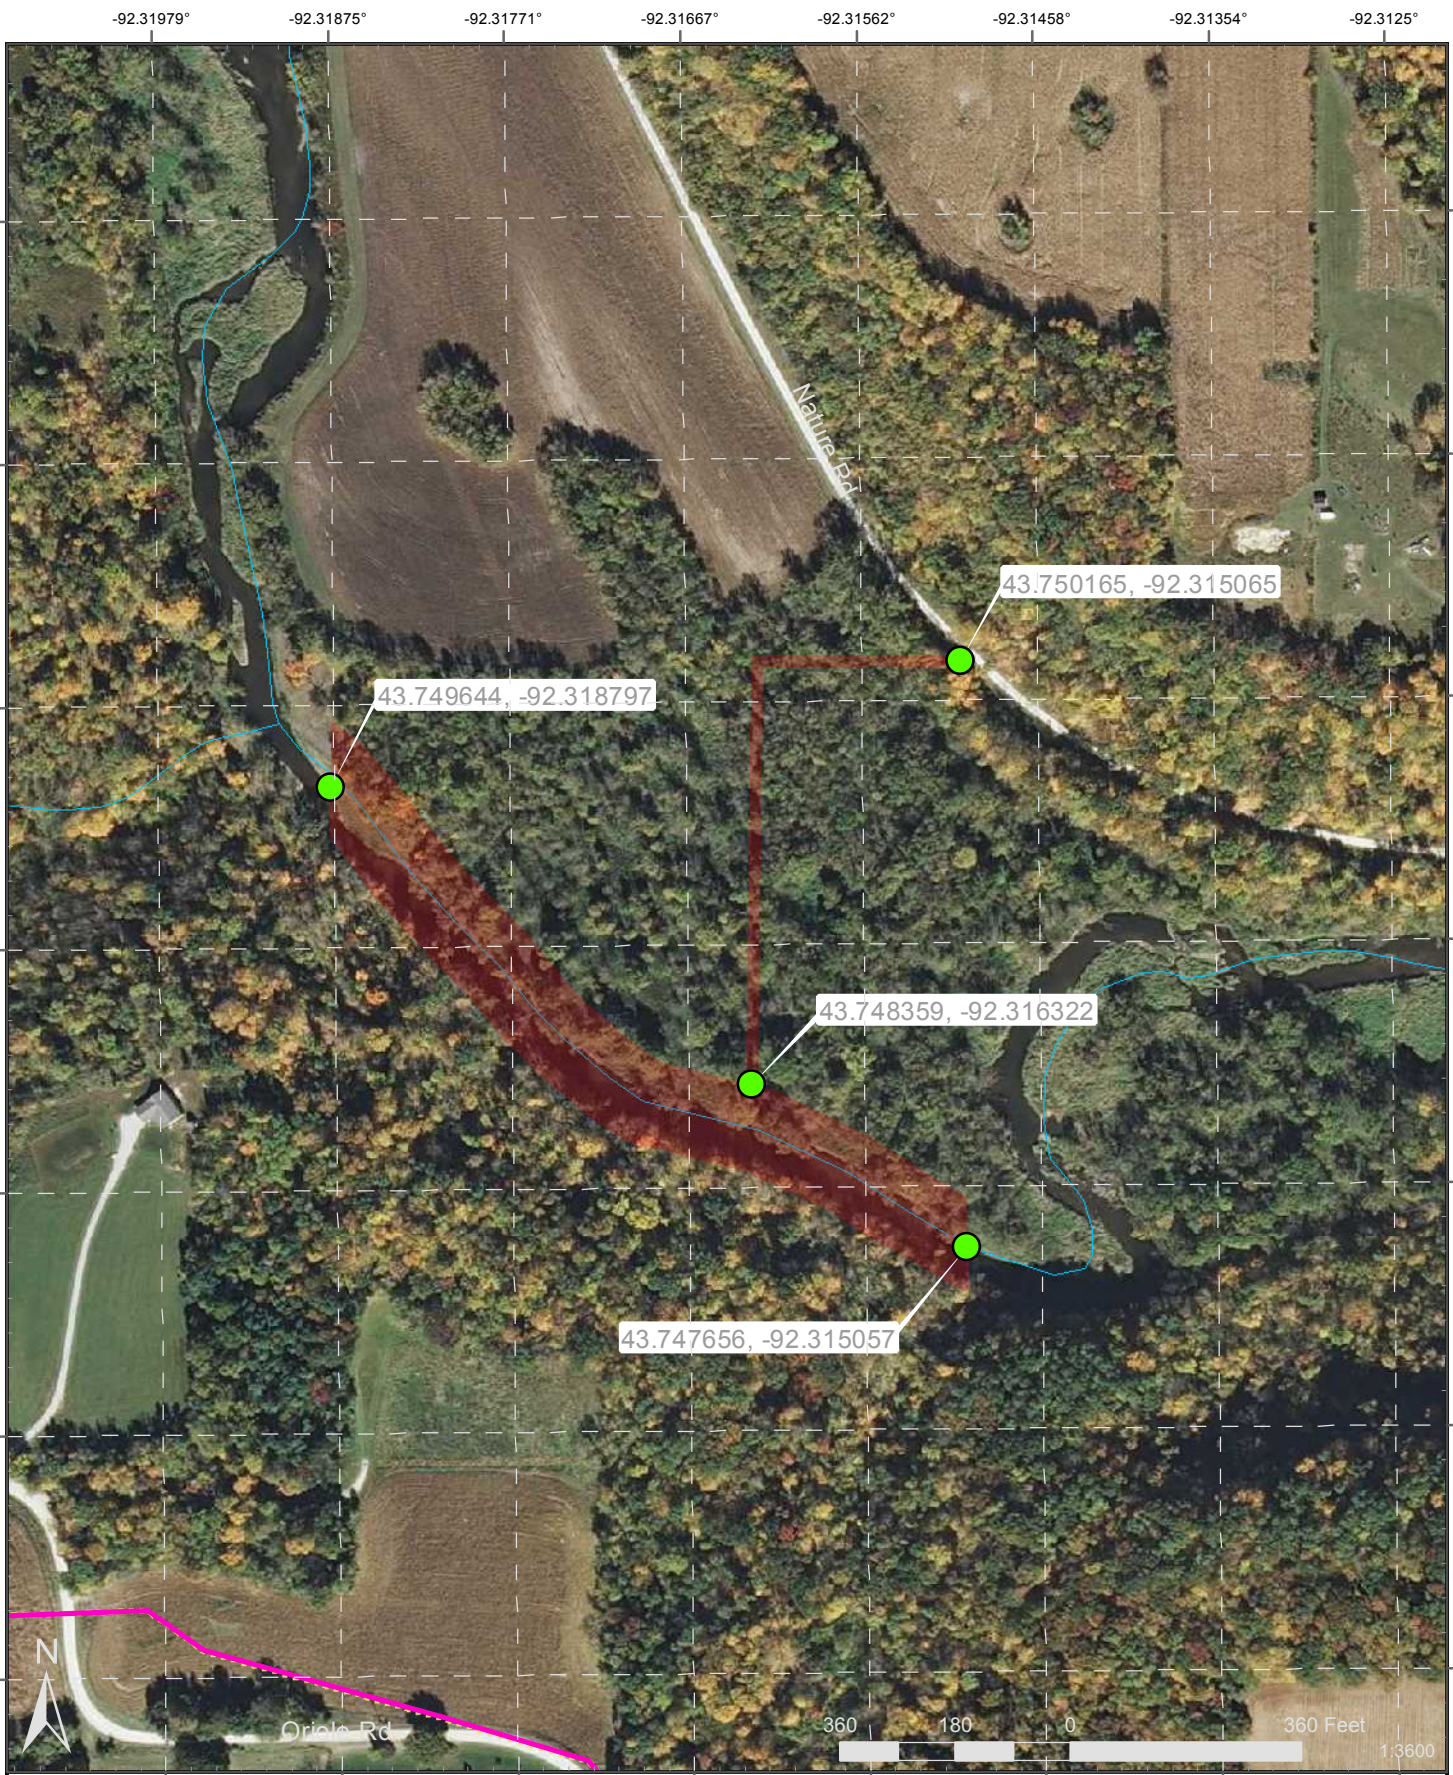

Trout Stream Easements - Bear Creek East

Winona County, MN

Prepared by:
 Center for Rural Design, U of M
 with funding and data support from:
 SE Regional Sustainable Development Partnership, U of M and MN Department of Natural Resources

National Trout Center
 Preston, MN
 Easement data current to 11/2012

Trout Stream Easements - Bear Creek East

Reach One

National Trout Center
Preston, MN

Prepared by:
Center for Rural Design, U of M
with funding and data support from:
SE Regional Sustainable Development Partnership, U of M and MN Department of Natural Resources

Easement data current to 11/2012